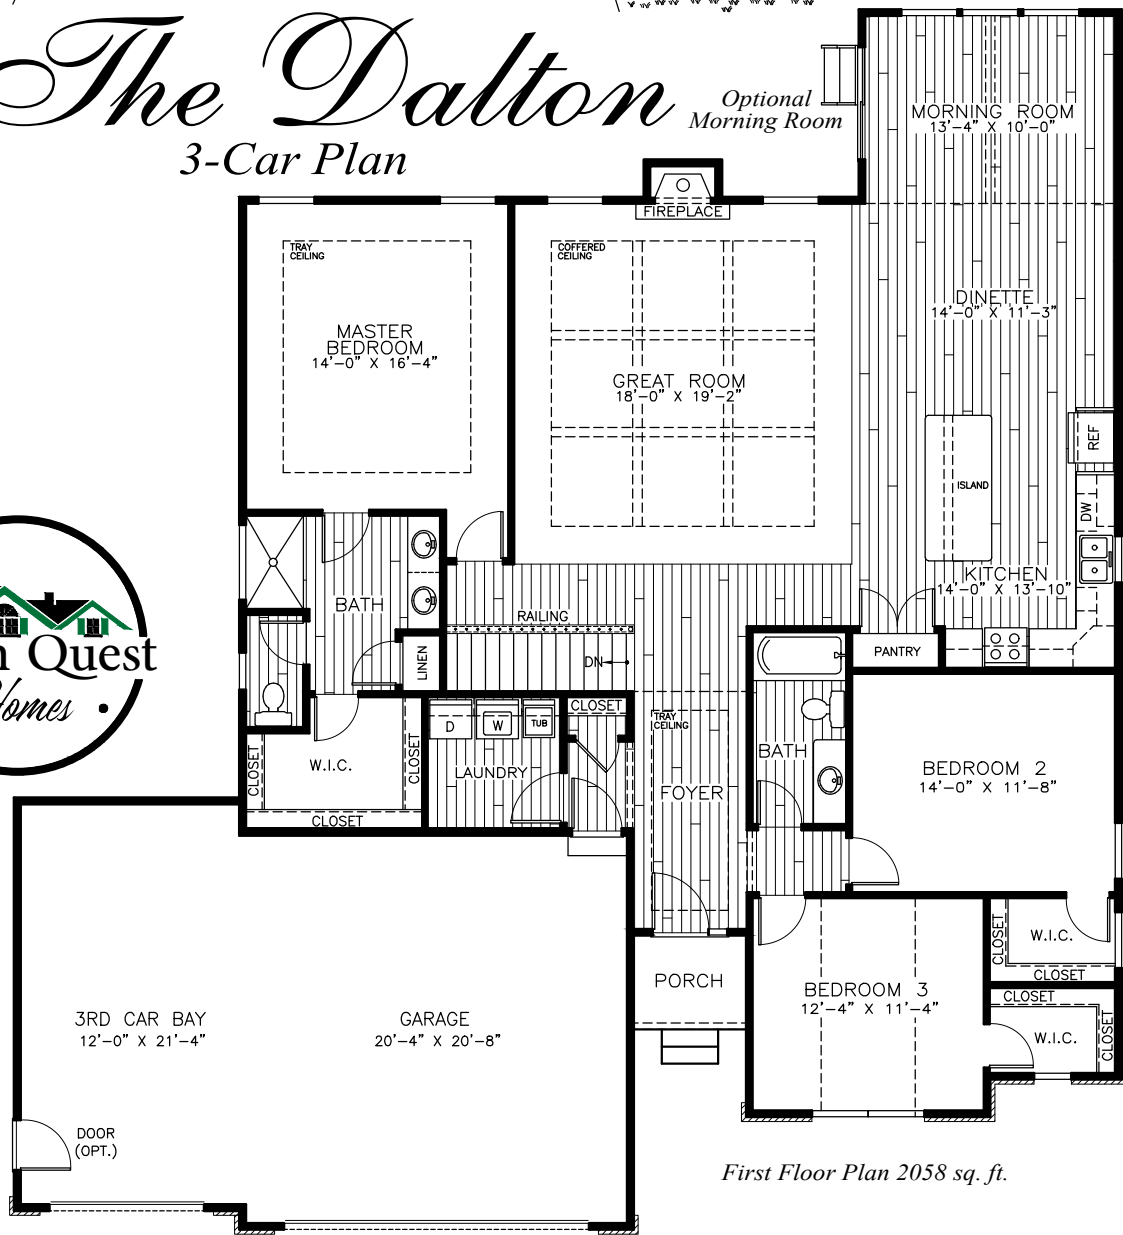

# The Dalton

Optional Morning Room  
3-Car Plan

First Floor Plan 2058 sq. ft.