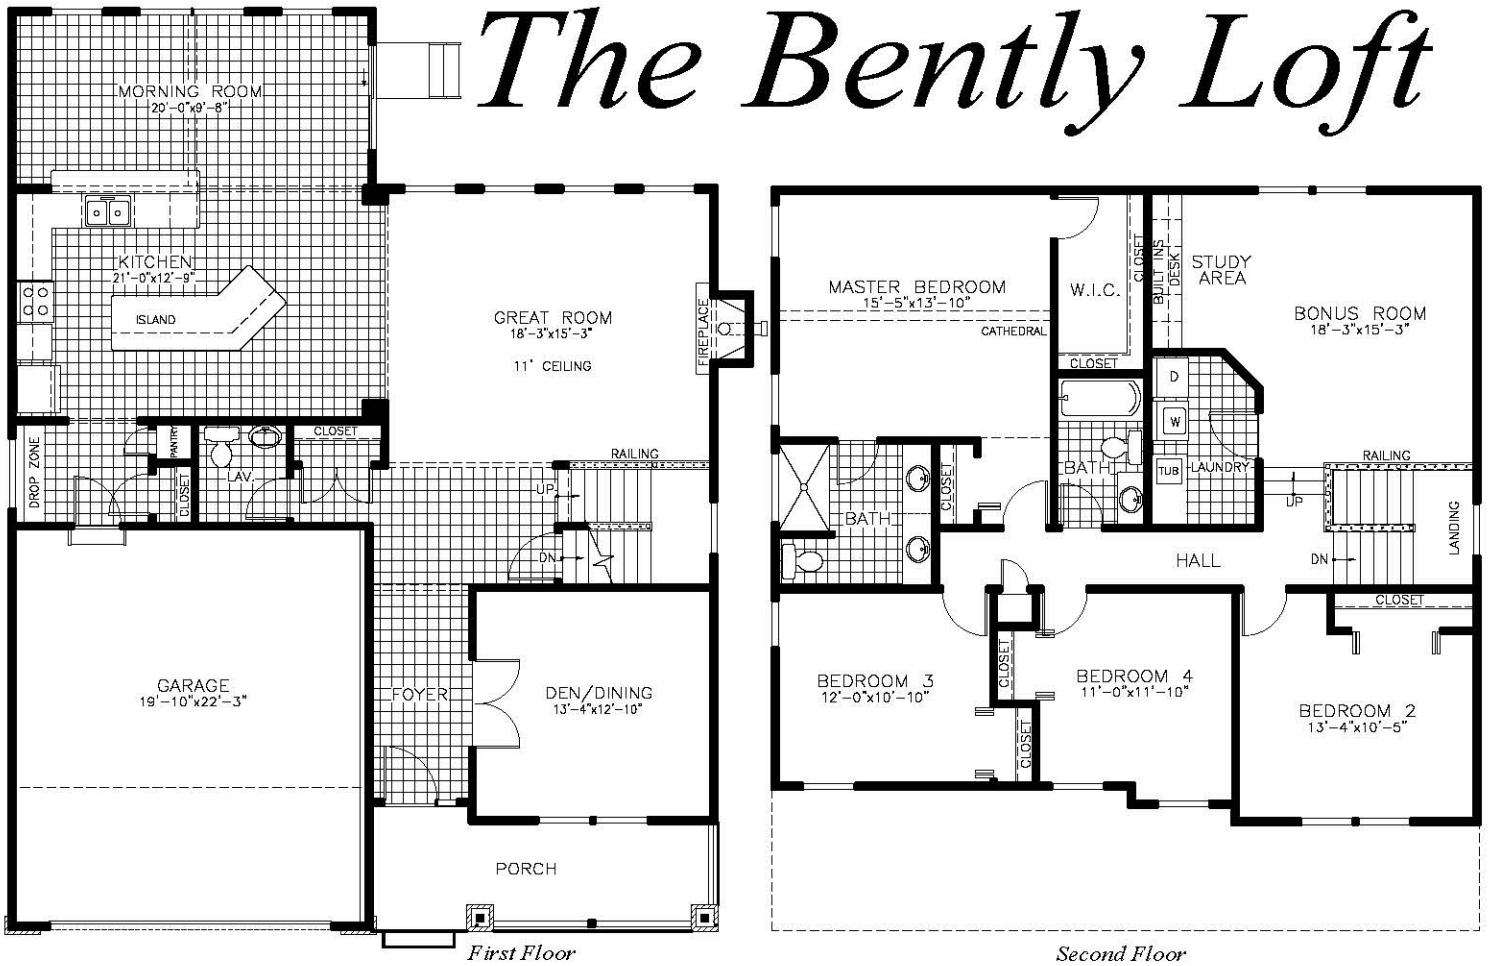

The Bently Loft

First Floor

Second Floor

Standard Floor Plans 2637 sq. ft.