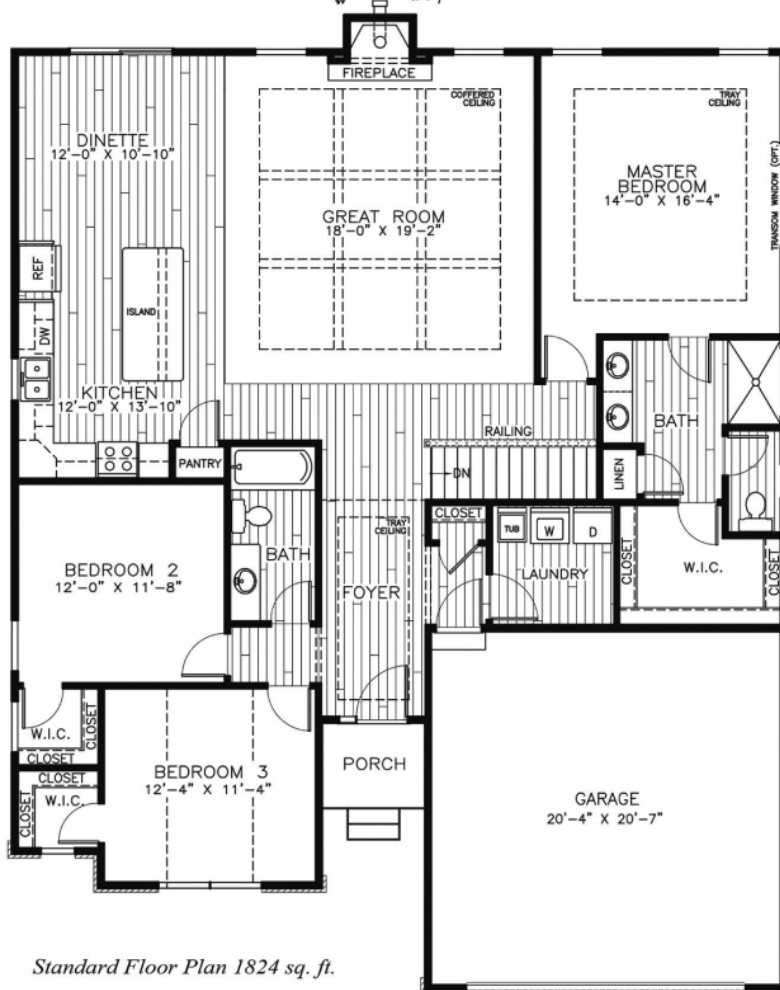

# The Dalton

Standard Floor Plan 1824 sq. ft.